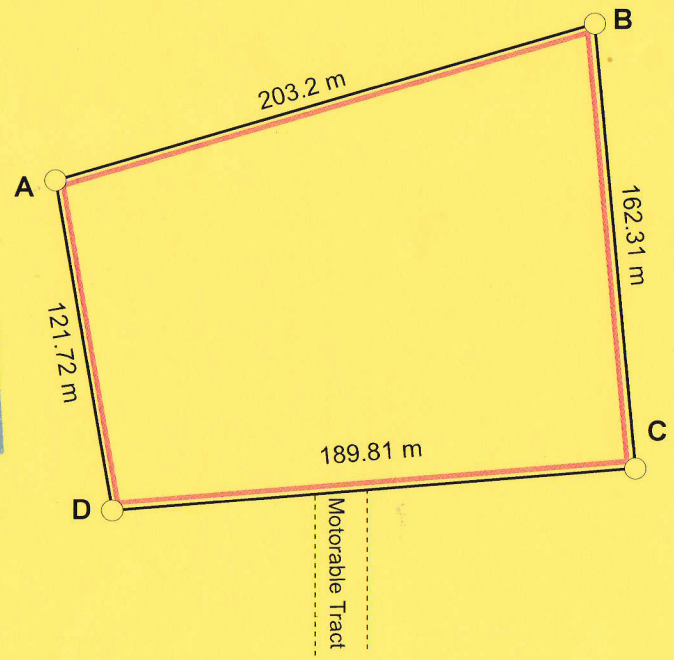

PLAN OF LAND FOR: Pastor's Hope				Area = 2.7687 Ha
Licensed Surveyor	Village Details	Chieftainship	District Details	Planning Approval
Sign: <i>ATK</i>	Name: Nyautaye Headman:	Chief:	District: Rufunsa Province: Lusaka	Authority:
Parcel/Cert No.: 170063530	Sign: Date:	Date:	File No.: Minute No.:	Date: File No.:

COPY
 28 JUN 2017
 CUSTOMARY AUTHORITY

UTM 27

POINT	E	N
A	752,348.83	8,323,509.06
B	752,543.79	8,323,566.31
C	752,558.65	8,323,404.69
D	752,369.48	8,323,389.11

Customary Area

Plan of Land Scale
1:2,500

Province Reference

Location Topographic Map
(1: 50 000)